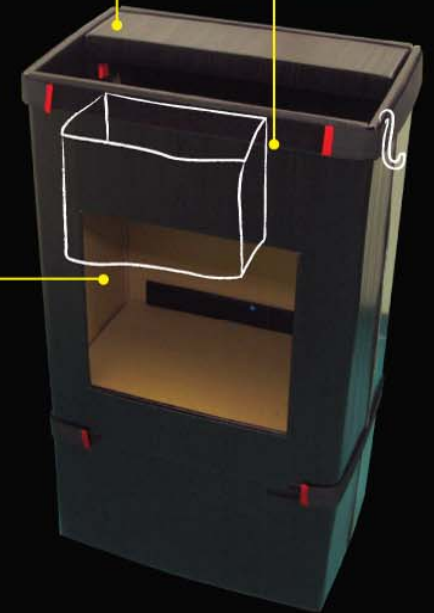

Easy installation
Heavy loading up to 15 Kg
Table size : 50cm(W) x 34cm(D) x 88cm(H)

Castor Wheels

Easy changeable
Logo for your
own design

Two large storage
compartments

External Velcro strip for
extra attachments
(Bags, hooks etc.)

Table top

Magic Table

Designed by
Yau-chi Yeung and William P. Chan

Lightweight,
portable only 5 kg with
Custom Carrying Case

**Folding Magic Table for stage,
close-up professional and
amateur magicians**

Deluxe black wood grain finishes on heavy cardboard

Special design for
cane storage

4 changeable table top features

- No Table Top
- Small Table Top
- Large Table Top
- Full Table Top

Website:
http://www.gospelmagic.hk/table_demo